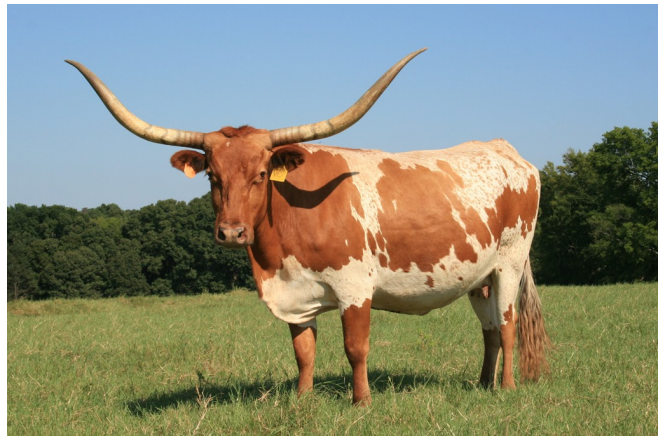

70-GC ADOBE ROSE

Date of Birth: 02/28/1997
Registration 1: 179288
Breeder: Greg and Carrie Briney
Owner: Danny and Carole Phillips

70-GC ADOBE ROSE

GC's Miss Frost

DESIGNER

SUPERIOR QUEST

BIG QUEST

Lucy Creeks Torreon