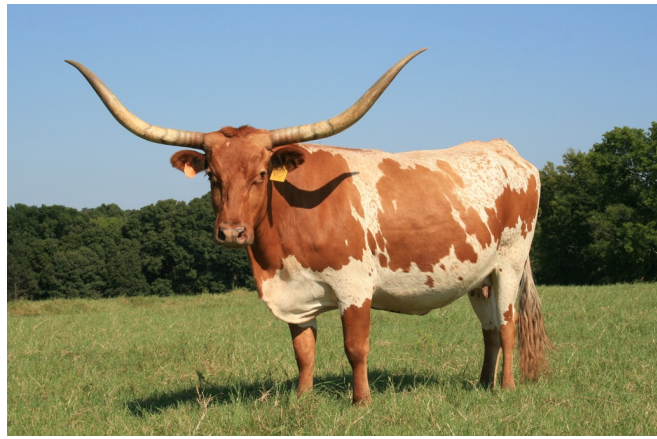

## 70-GC ADOBE ROSE

**Date of Birth:** 02/28/1997  
**Registration 1:** 179288  
**Breeder:** Greg and Carrie Briney  
**Owner:** Danny and Carole Phillips

70-GC ADOBE ROSE

GC's Miss Frost

DESIGNER

Impressive Design