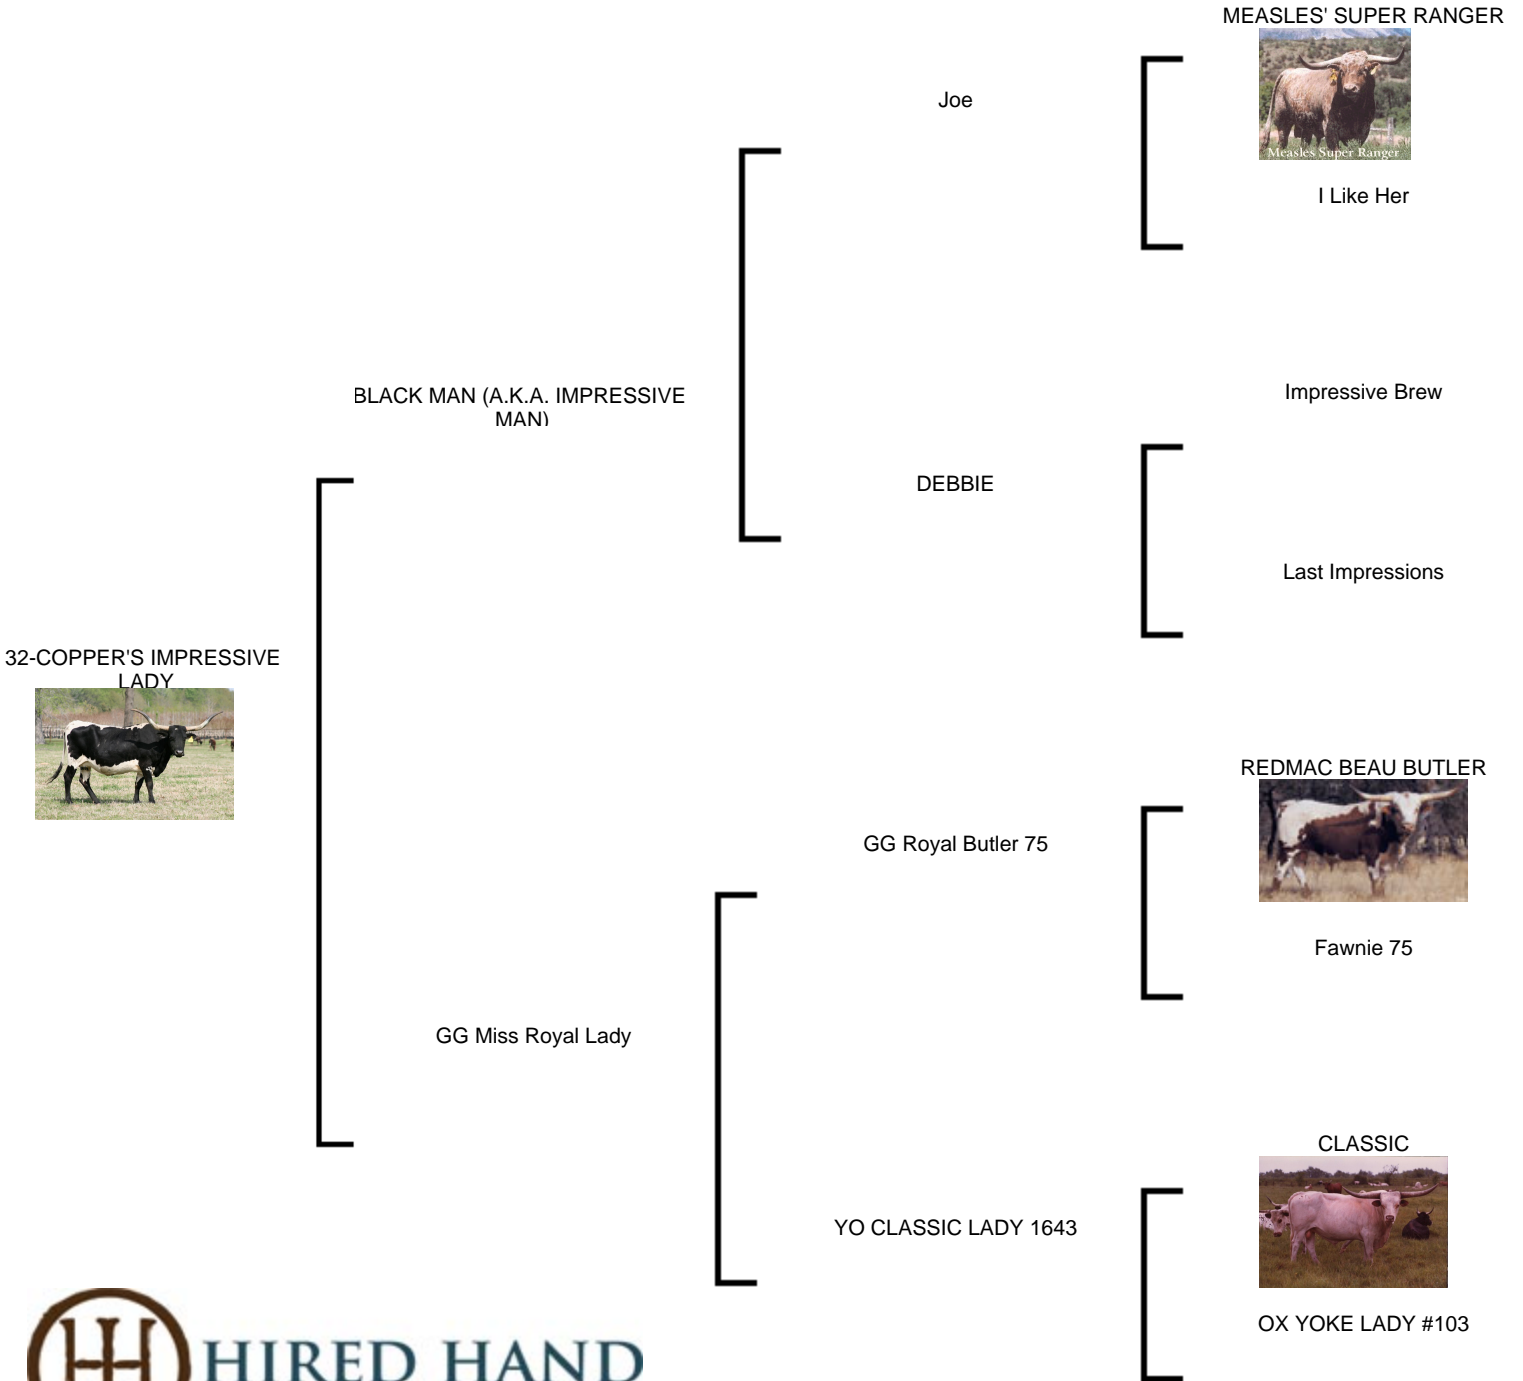

32-COPPER'S IMPRESSIVE LADY

Date of Birth: 11/13/1994
Registration 1: 164136
Breeder: Ray or Jenny Cooper
Owner: Danny and Carole Phillips

32-COPPER'S IMPRESSIVE LADY