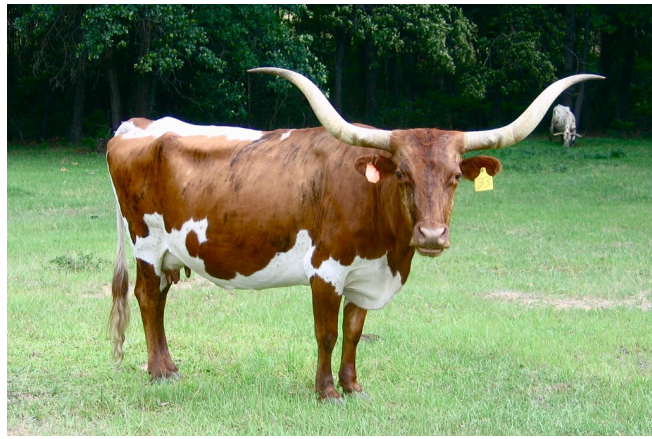

### 33-SHOW GUN'S HOPE

Date of Birth: 06/01/1995  
Registration 1: 166491  
Breeder: Patricia Harrell  
Owner: Danny and Carole Phillips

33-SHOW GUN'S HOPE

DI JIM'S LELA BELLE

CF WR 93/4

FULTZ 3F 596

CF Ghost Rider

HB Cow 11

Ruler of Double H 519/3

B Bar D Miss C.T.'s Lady