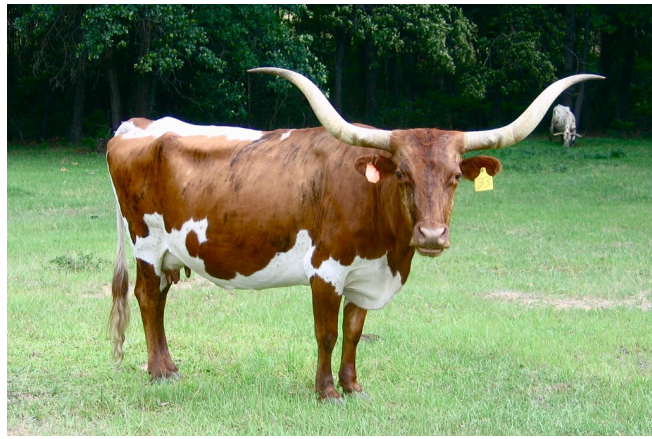

33-SHOW GUN'S HOPE

Date of Birth: 06/01/1995
Registration 1: 166491
Breeder: Patricia Harrell
Owner: Danny and Carole Phillips

33-SHOW GUN'S HOPE

DI JIM'S LELA BELLE

CF WR 93/4

FULTZ 3F 596

CF Ghost Rider

HB Cow 11

Ruler of Double H 519/3

B Bar D Miss C.T.'s Lady